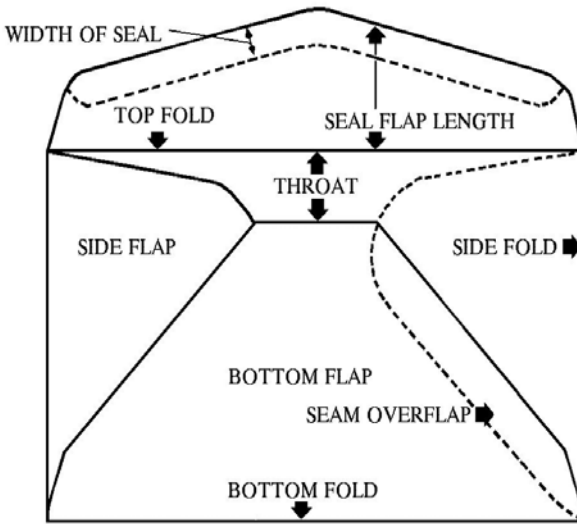

ANATOMY OF AN ENVELOPE

A standard diagonal seam envelope is the most common style envelope in use today. Its parts are basically the same regardless of its size or name. The corners, flaps, shoulders, throat, seal and seams may vary slightly in size, curvature or shape in different makes and models.

To help you understand the terms used by envelope manufactures, we have illustrated a basic diagonal seam envelope showing the most common terms applied to its parts, these terms are used regardless of its style – diagonal, side, or center seam – open end or open side.

Back view of standard commercial diagonal seam envelope.