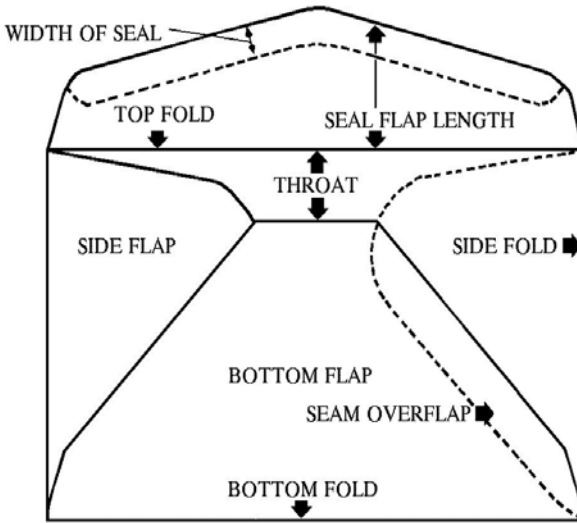

STANDARD WINDOW SIZES AND POSITIONS

NO.	ENVELOPE SIZE	WINDOW SIZE	POSITION FROM LEFT	POSITION FROM BOTTOM
6 1/4	3 1/2X6	1 1/8X4 1/2	3/4"	1/2"
6 3/4	3 5/8X6 1/2	1 1/8X4 1/2	7/8"	1/2"
7 3/4	3 7/8X7 1/2	1 1/8X4 1/2	7/8"	1/2"
CHECK	3 5/8X8 5/8	1X4	1 "	3/4"
MONARCH	3 7/8X7 1/2	1 1/8X4 1/2	7/8"	1/2"
9	3 7/8X8 7/8	1 1/8X4 1/2	7/8"	1/2"
10	4 1/8X9 1/2	1 1/8X4 1/2	7/8"	1/2"
11	4 1/2X10 3/8	1 1/8X4 1/2	7/8"	1/2"
12	4 3/4X11	1 1/8X4 1/2	7/8"	1/2"
14	5X11 1/2	1 1/8X4 1/2	7/8"	1/2"

ENVELOPE STYLES

ANATOMY OF AN ENVELOPE

A standard diagonal seam envelope is the most common style envelope in use today. Its parts are basically the same regardless of its size or name. The corners, flaps, shoulders, throat, seal and seams may vary slightly in size, curvature or shape in different makes and models.

To help you understand the terms used by envelope manufactures, we have illustrated a basic diagonal seam envelope showing the most common terms applied to its parts, these terms are used regardless of its style – diagonal, side, or center seam – open end or open side.